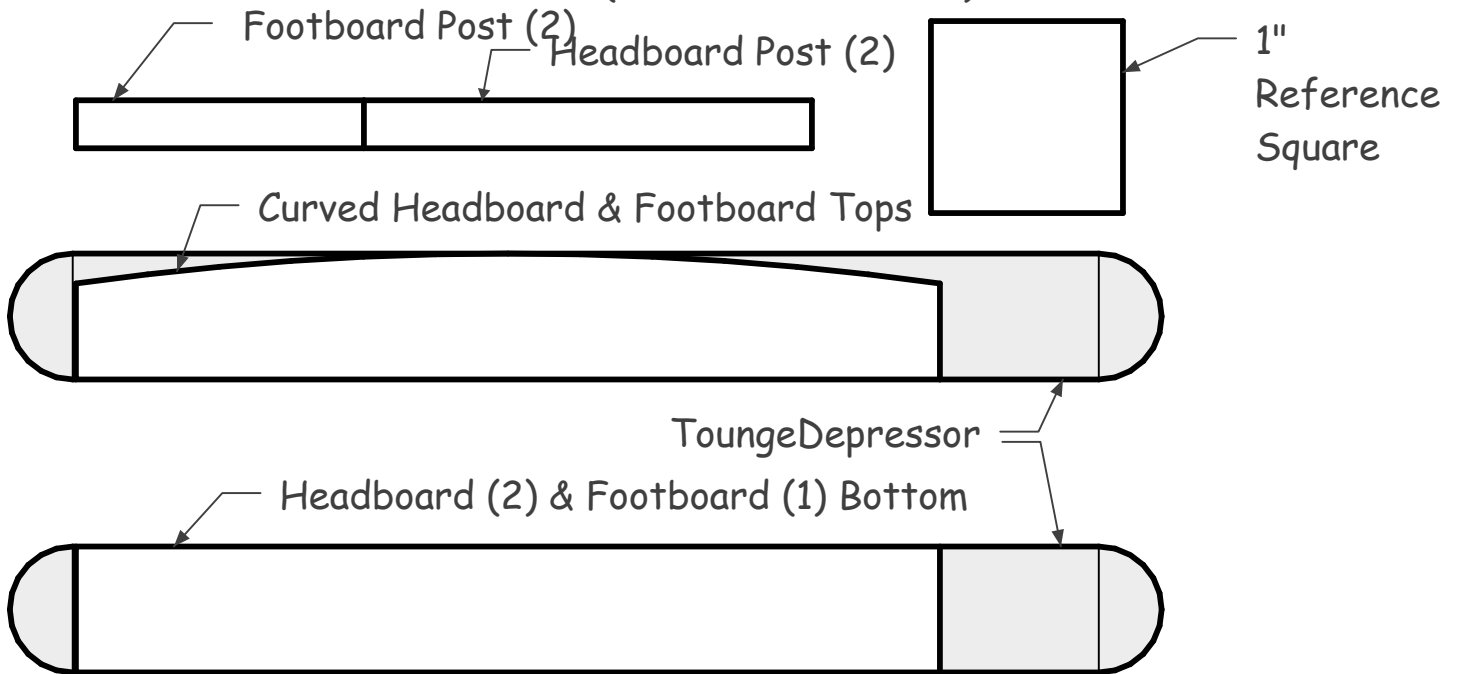

Cut Posts from 1/4 x 1/4 Strip Stock
(6.35 mm x 6.35 mm)

Sideboard (2) from 1/16" (1.6mm) Basswood Sheet

Post Caps (4) from Coffee Stirer Scraps

Headboard Post Trim (4) from (2) Coffee Stirers

Footboard Post Trim (4) from (1) Coffee Stirer